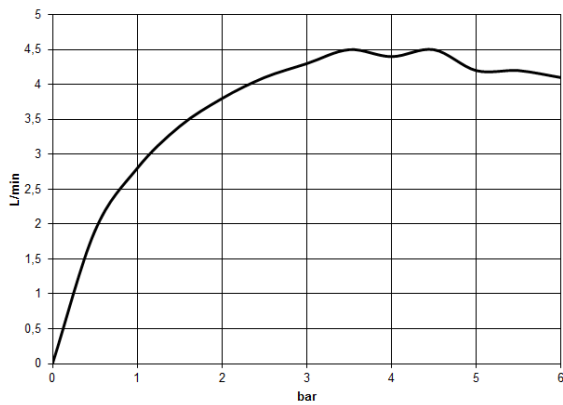

CL.1 Wall-mounted basin spout without pop-up waste - Brushed Champagne (22kt Gold)

CL.1

13 800 705

- 200mm projection
- fixed spout
- rectangular spray pattern with 40 individual jets
- hole diameter 37 mm
- lead-free
- 1/2" connection
- plug-link mounting
- max. flow 4.5 l/min
- This product can help a building meet the requirements of Green Building Rating Systems, e.g. LEED®, BREEAM®, DGNB

	Brushed Champagne (22kt Gold)	13 800 705-46
	Chrome	13 800 705-00
	Brushed Platinum	13 800 705-06
	Dark Chrome	13 800 705-19
	Champagne (22kt Gold)	13 800 705-47
	Brushed Dark Platinum	13 800 705-99

13 800 705
mm [inches]

Flow rate chart

Certificates

IAPMO_N-4976. IAPMO_6397.

13 800 705
Parts for other
finishes can be found
here: [Chrome](#)

Spare parts list

No.	Item Number	Name	Quantity used	Delivery time
1	09 24 03 081 10 90	extension	1	2
2	90 24 03 108 01 90	nipple set	1	2
3	09 30 30 113 20 90	screw	3	2
4	09 14 10 001 90	seal	3	2
5	90 31 11 004 00 90	pin	1	2
6	90 11 02 297 00 90	aerator	1	2