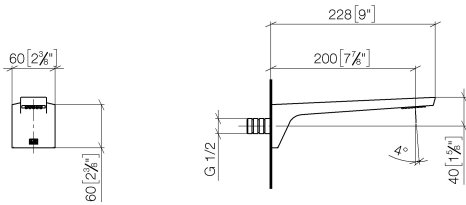

CL.1 Wall-mounted basin spout without pop-up waste - Brushed Champagne (22kt Gold)

CL.1

13 800 705

- 200mm projection
- fixed spout
- rectangular spray pattern with 40 individual jets
- hole diameter 37 mm
- lead-free
- 1/2" connection
- plug-link mounting
- max. flow 4.5 l/min
- This product can help a building meet the requirements of Green Building Rating Systems, e.g. LEED®, BREEAM®, DGNB

	Brushed Champagne (22kt Gold)	13 800 705-46
	Chrome	13 800 705-00
	Brushed Platinum	13 800 705-06
	Dark Chrome	13 800 705-19
	Champagne (22kt Gold)	13 800 705-47
	Brushed Dark Platinum	13 800 705-99

13 800 705
mm [inches]

Flow rate chart

Certificates

IAPMO_N-4976. IAPMO_6397.

13 800 705
Parts for other
finishes can be found
here: [Chrome](#)

Spare parts list

No.	Item Number	Name	Quantity used	Delivery time
1	09 24 03 081 10 90	extension	1	2
2	90 24 03 108 01 90	nipple set	1	2
3	09 30 30 113 20 90	screw	3	2
4	09 14 10 001 90	seal	3	2
5	90 31 11 004 00 90	pin	1	2
6	90 11 02 297 00 90	aerator	1	2