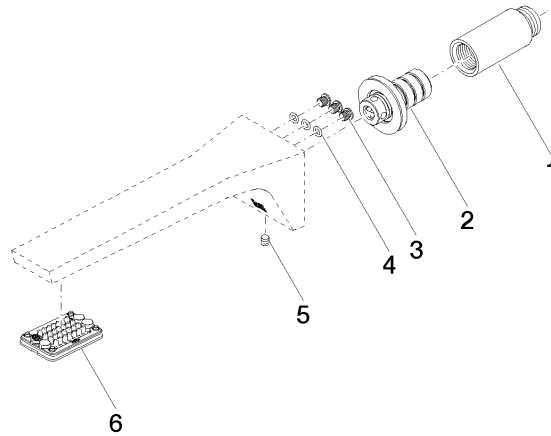

CL.1 Wall-mounted basin spout without pop-up waste - Brushed Champagne (22kt Gold)

CL.1

13 800 705

- 200mm projection
- fixed spout
- rectangular spray pattern with 40 individual jets
- hole diameter 37 mm
- lead-free
- 1/2" connection
- plug-link mounting
- max. flow 4.5 l/min
- This product can help a building meet the requirements of Green Building Rating Systems, e.g. LEED®, BREEAM®, DGNB

	Brushed Champagne (22kt Gold)	13 800 705-46
	Chrome	13 800 705-00
	Brushed Platinum	13 800 705-06
	Dark Chrome	13 800 705-19
	Champagne (22kt Gold)	13 800 705-47
	Brushed Dark Platinum	13 800 705-99

13 800 705
mm [inches]

Flow rate chart

Certificates

IAPMO_N-4976. IAPMO_6397.

13 800 705
Parts for other
finishes can be found
here: [Chrome](#)

Spare parts list

No.	Item Number	Name	Quantity used	Delivery time
1	09 24 03 081 10 90	extension	1	2
2	90 24 03 108 01 90	nipple set	1	2
3	09 30 30 113 20 90	screw	3	2
4	09 14 10 001 90	seal	3	2
5	90 31 11 004 00 90	pin	1	2
6	90 11 02 297 00 90	aerator	1	2